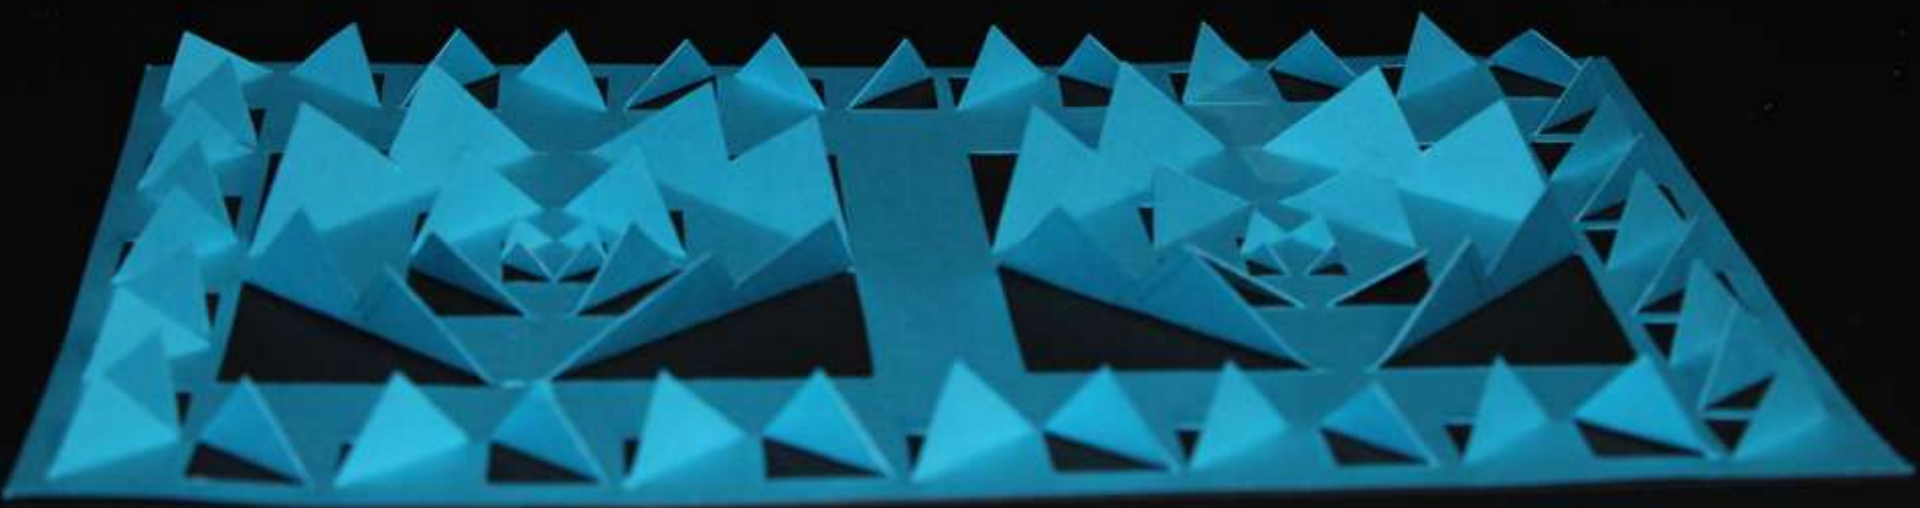

# Hona hemen BOLUMEN klasean egin ditugun

Lanak

ebaulaketa honetan

The image features a repeating pattern of small, three-dimensional paper origami shapes on a light pink background. Each shape is a square with its corners folded inward, creating a central square hole and four triangular flaps that extend outwards. The shapes are colored in a variety of colors including red, blue, green, and yellow. The text "Plano laua abiapuntu bezala hartuz" is overlaid in the center of the image.

**Plano laua abiapuntu bezala hartuz**

**lehenengo erliebeak sortu ditugu**