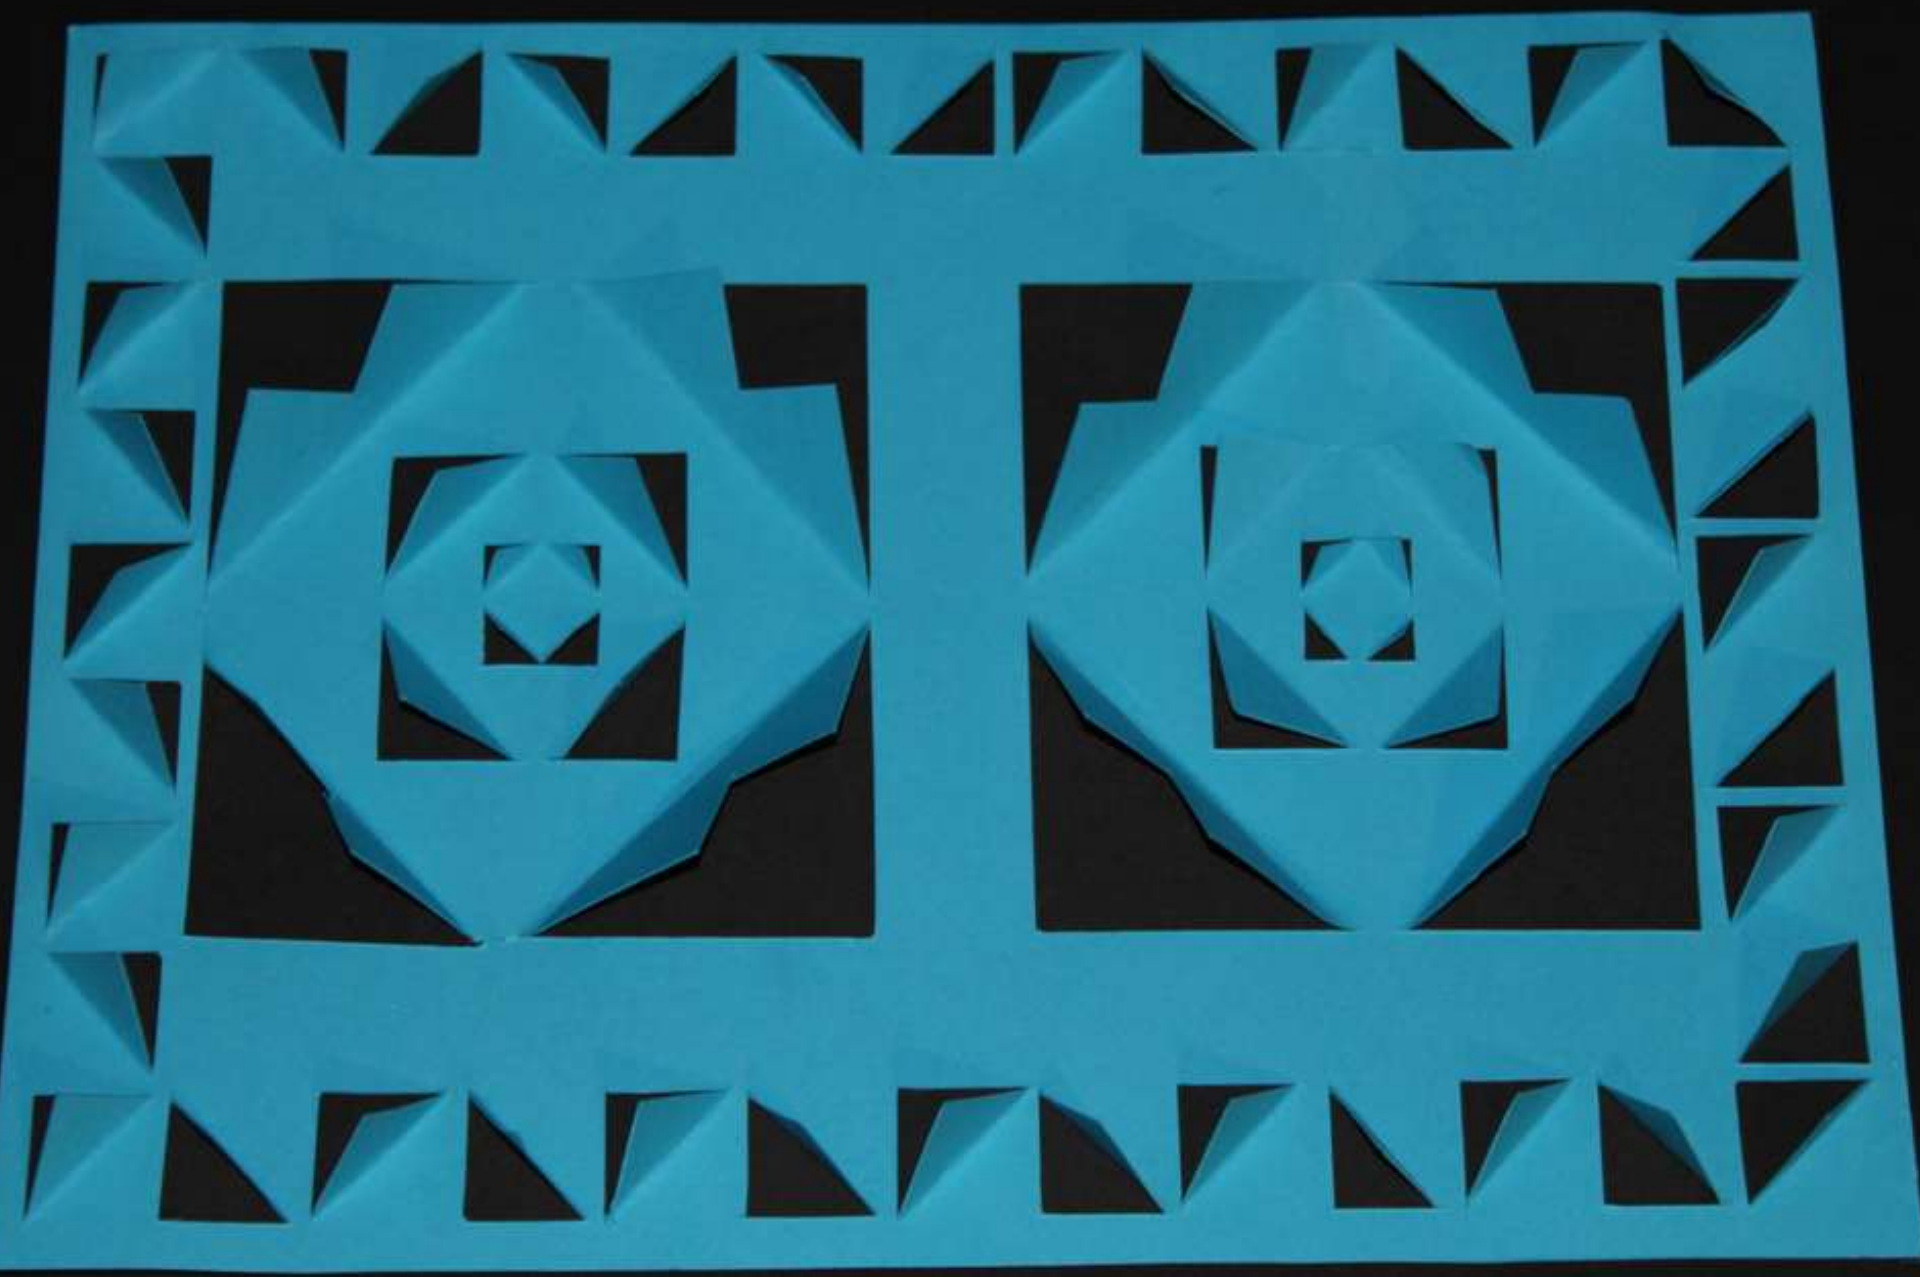

# Hona hemen BOLUMEN klasean egin ditugun

Lanak

ebaulaketa honetan

The image features a repeating pattern of small, three-dimensional paper origami shapes on a light pink background. Each shape is a square with its corners folded inward, creating a central square hole and four triangular flaps that extend outwards. The shapes are colored in a variety of colors including red, blue, green, and yellow. The text "Plano laua abiapuntu bezala hartuz" is overlaid in the center of the image.

**Plano laua abiapuntu bezala hartuz**

**lehenengo erliebeak sortu ditugu**