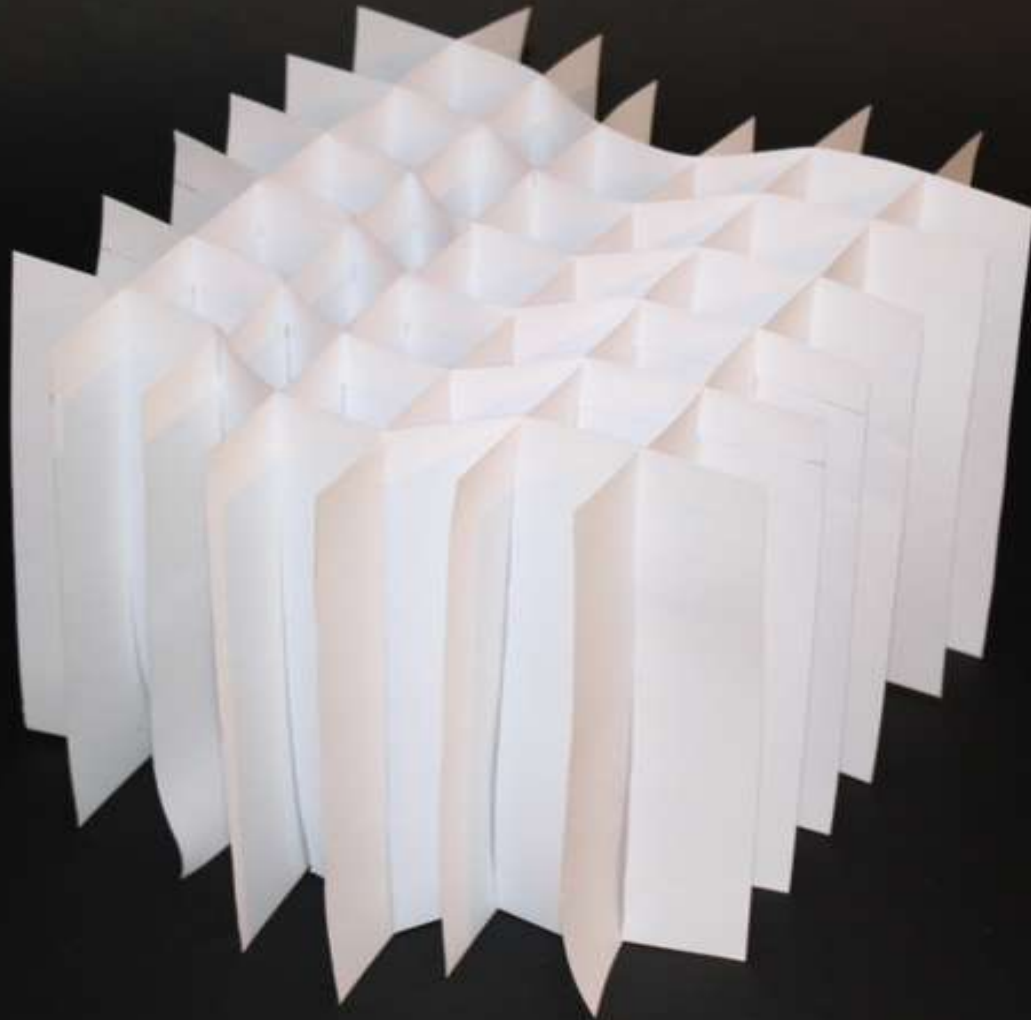

Plano seriatuak