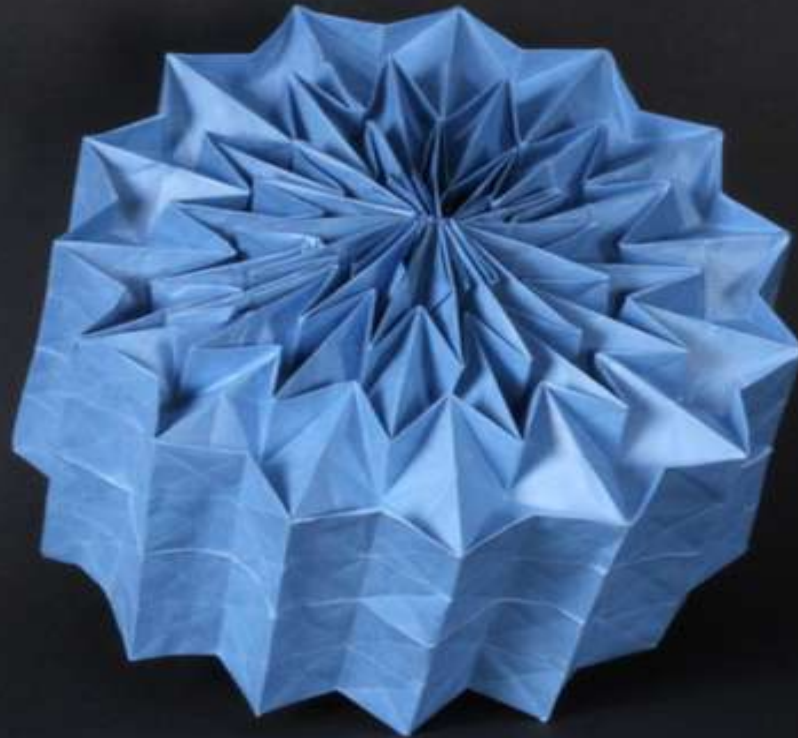

Origami teknika ere erabiliz